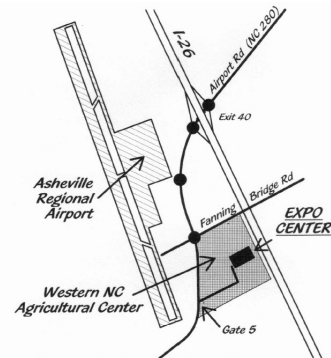

Admission \$6 Adults for both days of the show

Kids under 12 and scouts in uniform FREE

Dealer tables \$30 for both days
of the show please contact:
Chuck Place General Chairman
1396 Spicer Cove Rd.
Hendersonville, NC 28792
828-685-2726
hmp3@blueridge.net

Dozens of new and used model train, rail-
roadiana, hobby and toy vendors.

Operating Layouts in N, HO, S, and #1 (Live
Steam) scales.

FREE PARKING Door Prizes

Model Railroading Clinics

Presented by the French Broad e'N'pire N-trak club